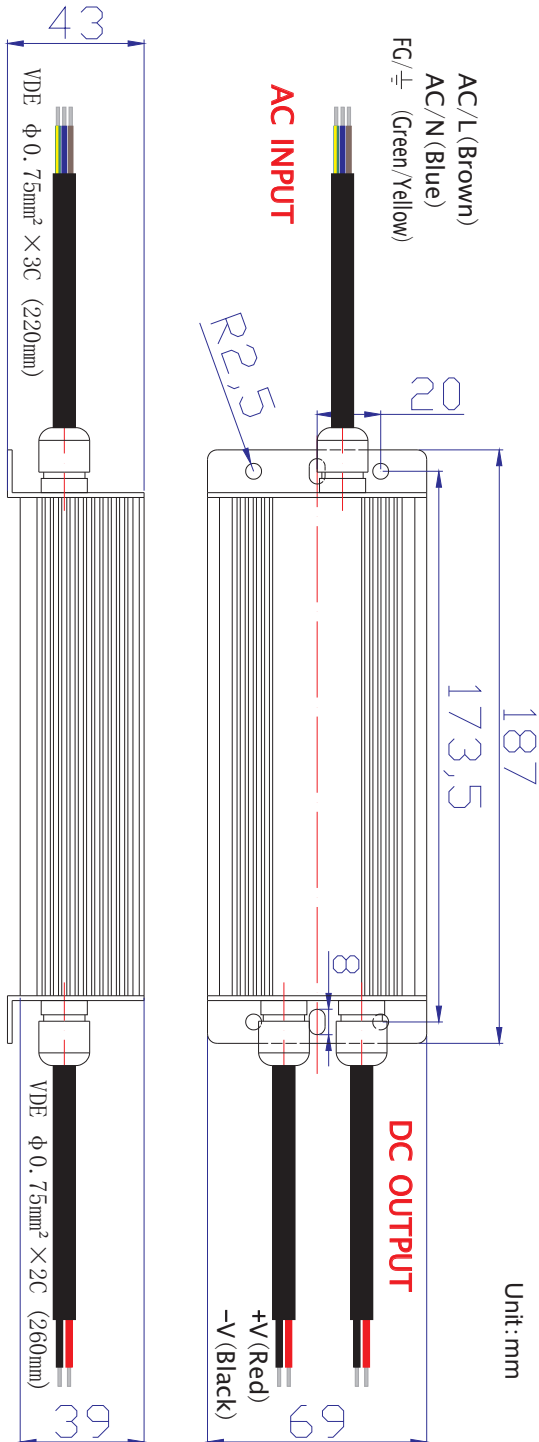

Mechanical Details

Panel Designation

| Output | Description |
|--------|---|
| N | Bule line (Neutral Terminal of Input) |
| L | Brown line (Line Terminal of Input) |
| ⊕ | Green line |
| - | Black line (Negative Output) |
| + | Red line (Positive Output) |

Unit: mm
 Dimension: 187(L)x69(W)x43(H)
 Material: Aluminum
 COLOR: GRAY

Reign Power reserve the right to change specifications at any time without notice.