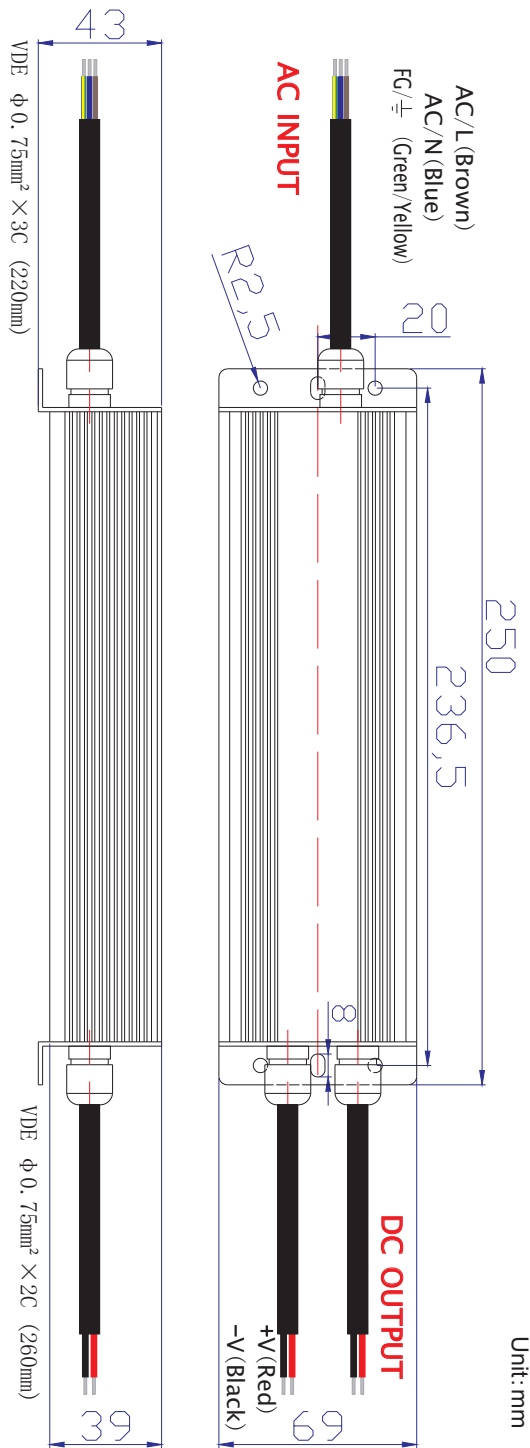

# Mechanical Details

## Panel Designation

Output	Description
N	Bule line ( Neutral Terminal of Input )
L	Brown line ( Line Terminal of Input )
⊕	Green line
-	Black line (Negative Output)
+	Red line (Positive Output)

Unit: mm  
 Dimension: 250(L)x69(W)x43(H)  
 Material: Aluminum  
 COLOR: GRAY

**Reign Power reserve the right to change specifications at any time without notice.**