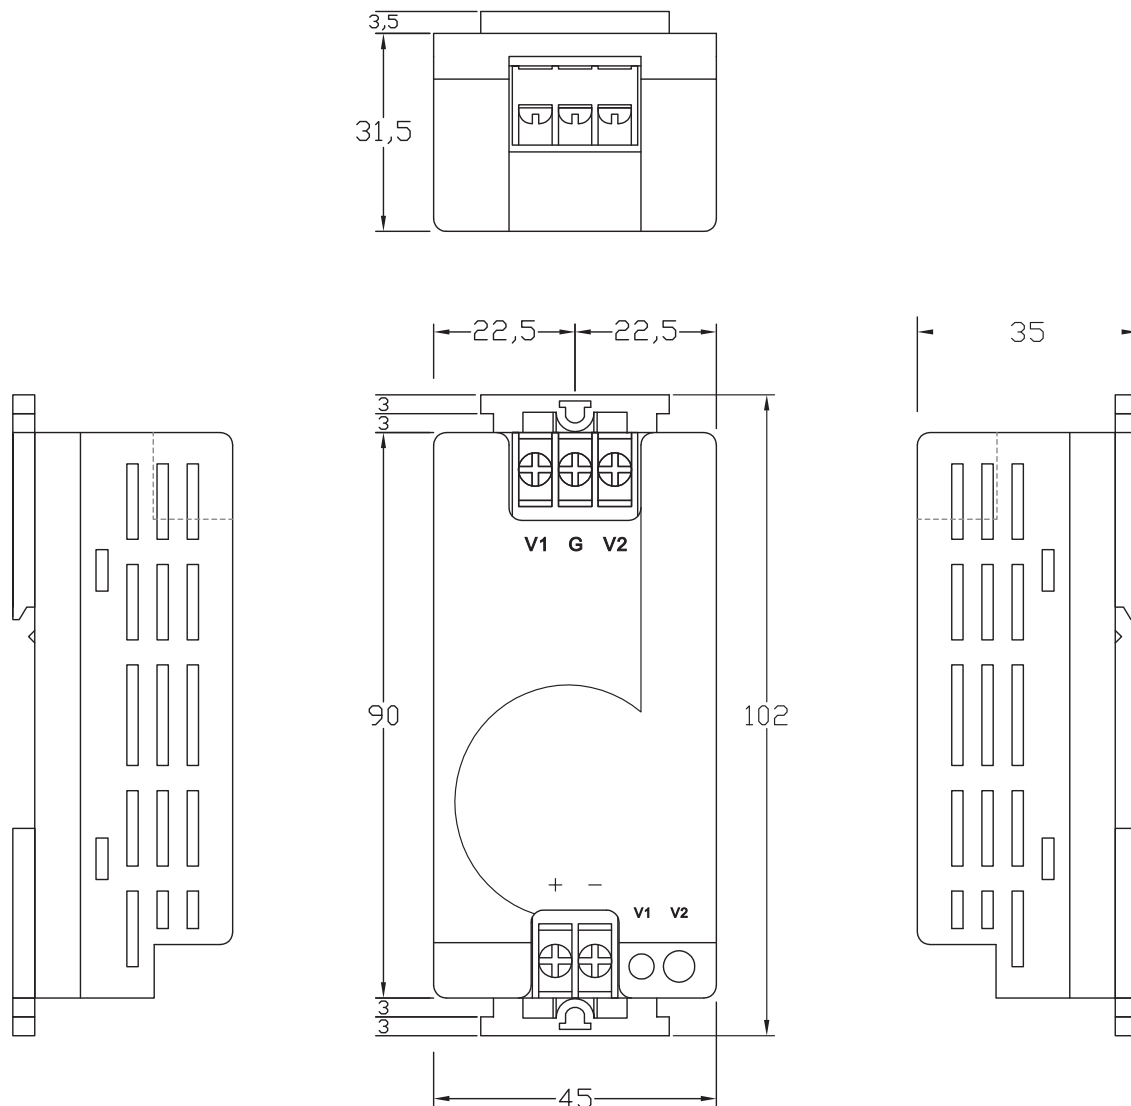

Mechanical Details

CASE NO. : CS025D
 UNIT : mm
 DIMENSION : 102(H)*35(D)*45(W)
 MATERIAL : PLASTIC
 COLOR : GRAY

Panel Designation

Single	Description
V1	DC V1 Positive Output Terminal
V2	DC V2 Positive Output Terminal
G	DC Output Grounding Terminal
-	DC Negative Input Terminal
+	DC Positive Input Terminal