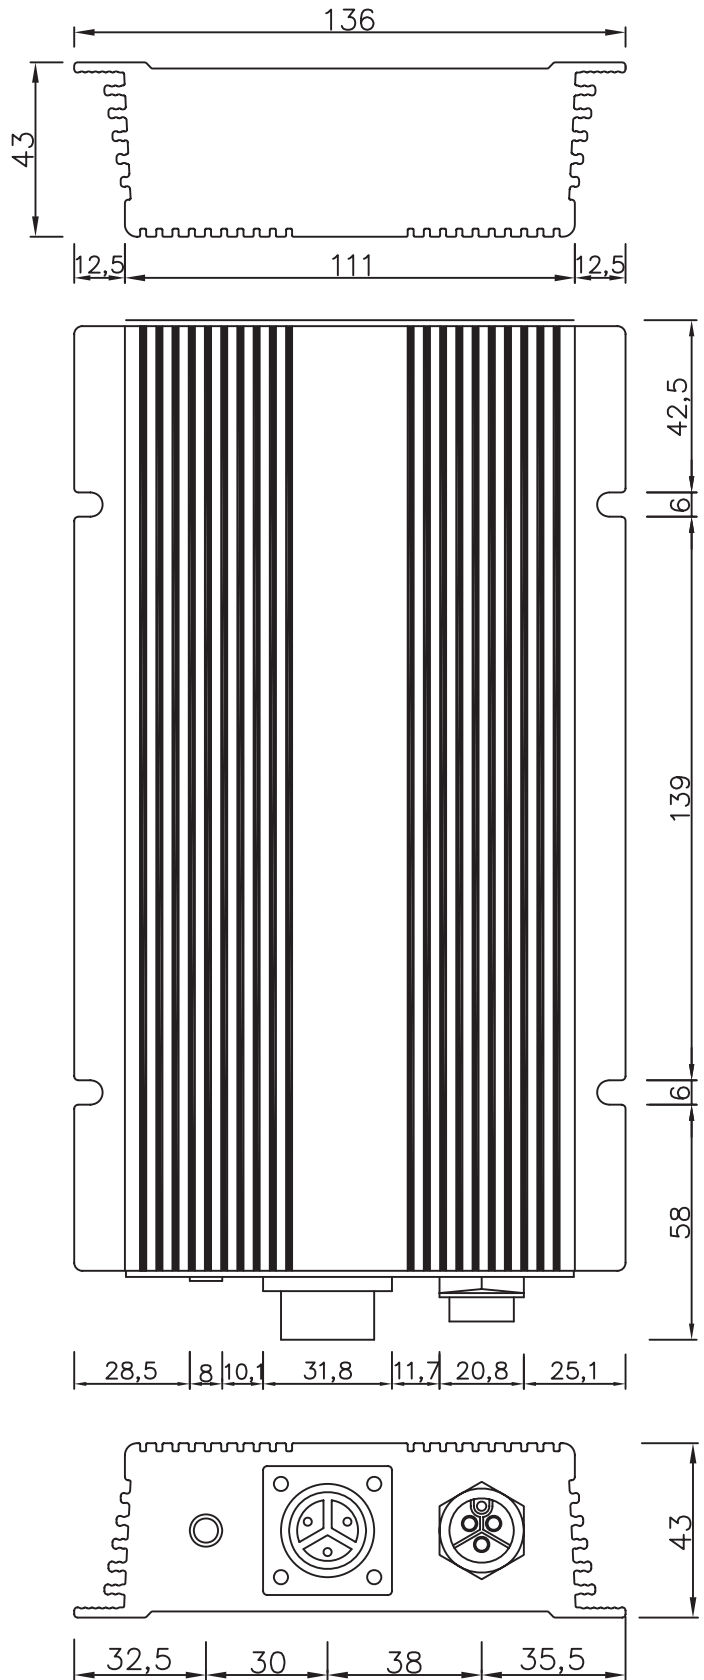

Mechanical Details

CASE NO. : RPHW1255  
UNIT : mm  
DIMENSION : 251.5(H)\*136(D)\*43(W)  
MATERIAL : ALUMINUM  
COLOR : BLACK

Reign Power reserve the right to change specifications at any time without notice.