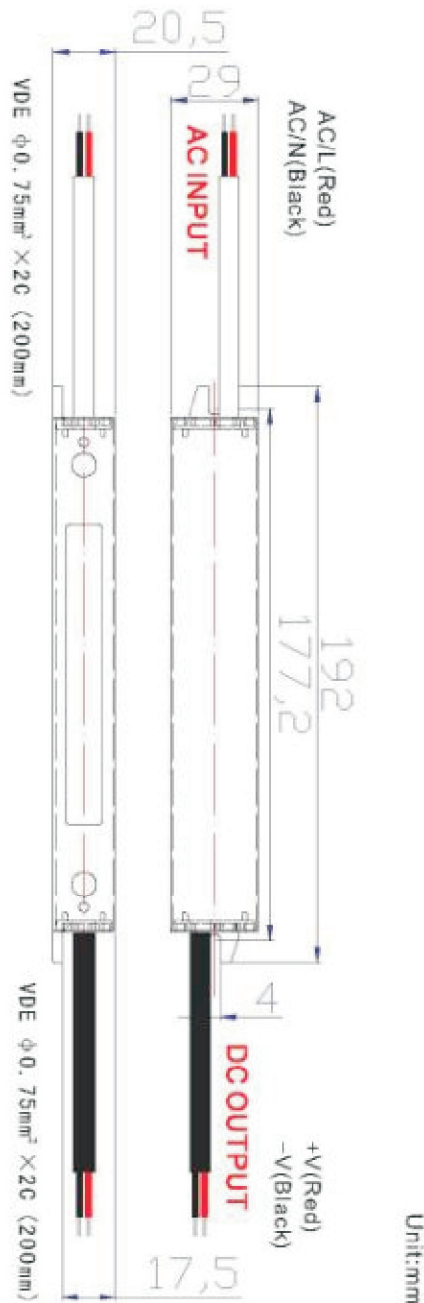

Mechanical Details

Panel Designation

Output	Description
N	Bule line (Neutral Terminal of Input)
L	Brown line (Line Terminal of Input)
-	Black line (Negative Output)
+	Red line (Positive Output)

Unit: mm
Dimension: 192(L)x29(W)x20.5(H)
Material: Aluminum
COLOR: GRAY

Reign Power reserve the right to change specifications at any time without notice.