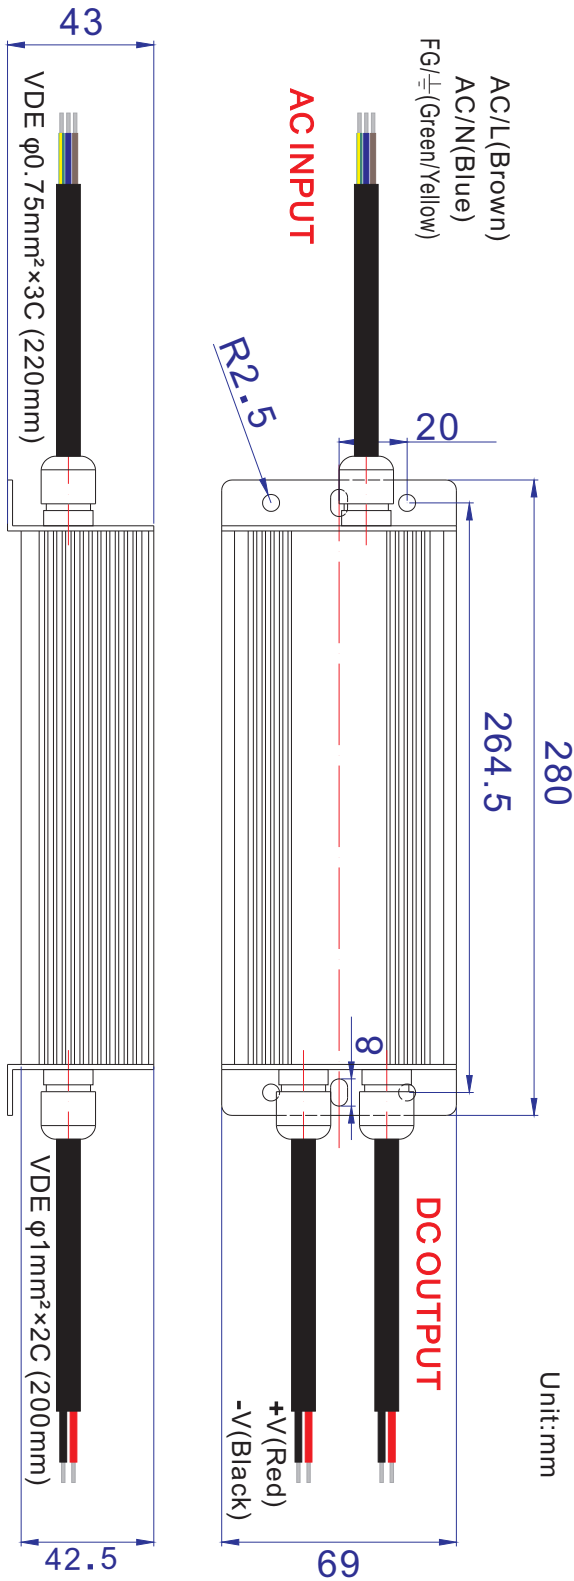

**Mechanical Details**

**Panel Designation**

Single	Description
L	Line Terminal Of AC Input (No Polarity At DC Input)
N	Neutral Terminal Of AC Input (No Polarity At DC Input)
⊕	Grounding (Earth)
+	DC Positive Output Terminal
-	DC Negative Output Terminal

UNIT : mm  
 DIMENSION : 280(L)\*69(W)\*43(H)  
 MATERIAL : ALUMINUM  
 COLOR : GRAY

**Reign Power reserve the right to change specifications at any time without notice.**