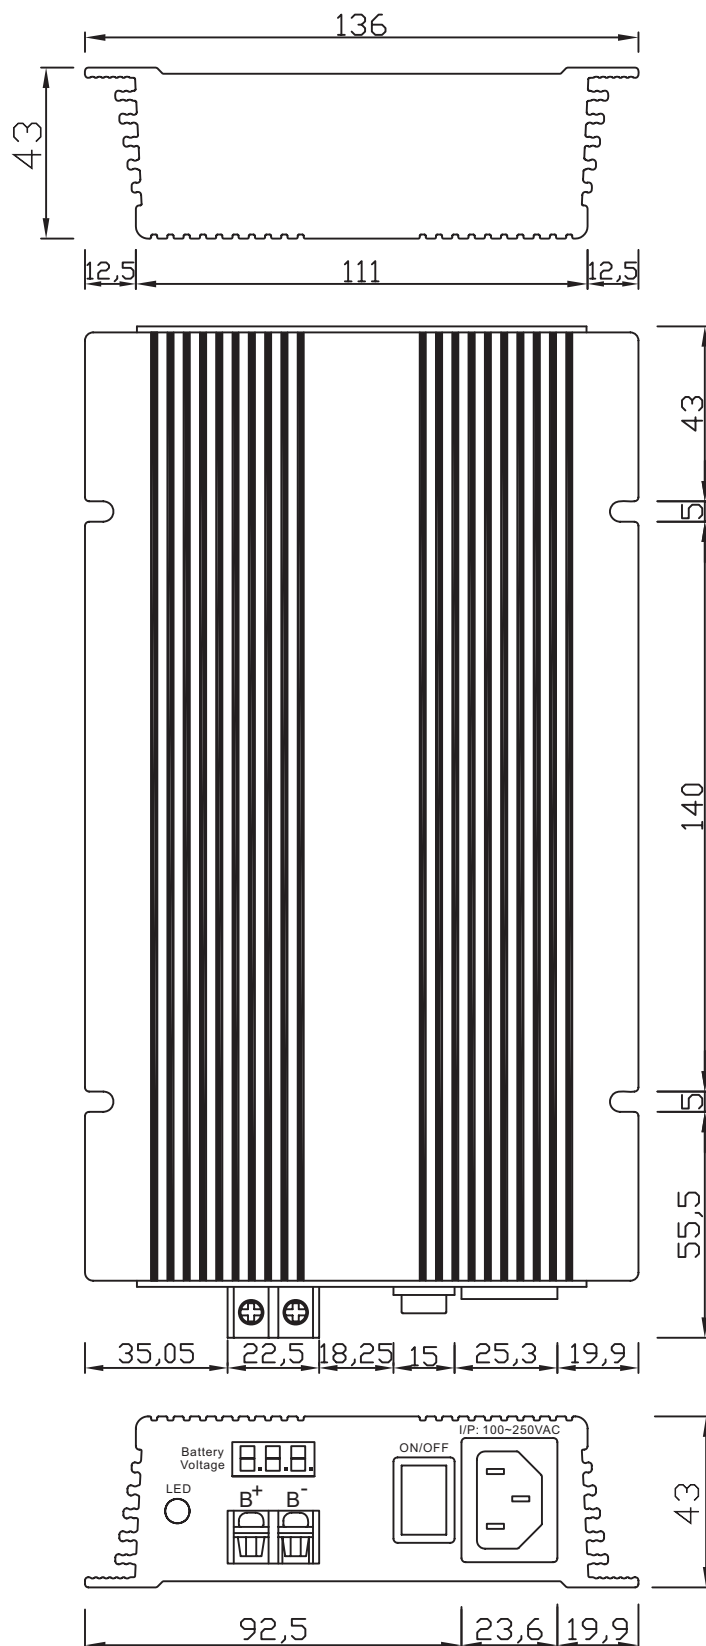

Mechanical Details

CASE NO. : RPH1250C
UNIT : mm
DIMENSION : 248.5(L)*136(W)*43(H)
MATERIAL : ALUMINUM
COLOR : BLACK

Reign Power reserve the right to change specifications at any time without notice.