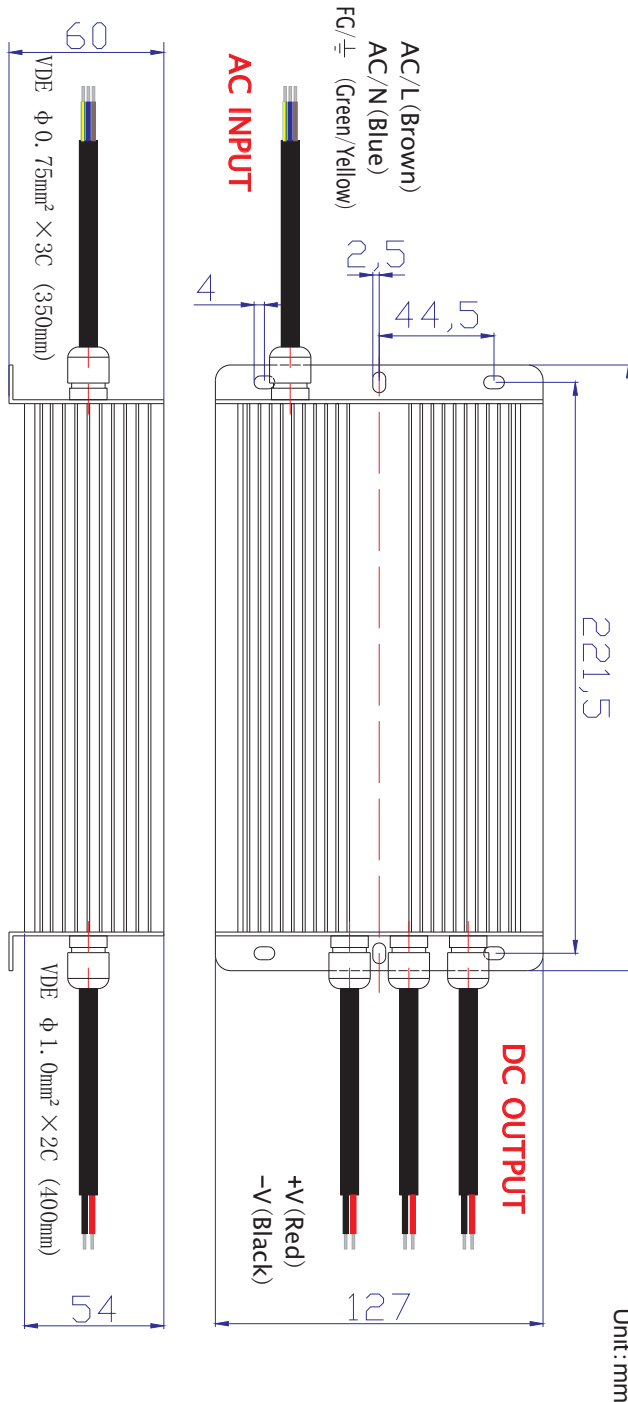

# Mechanical Details

## Panel Designation

Output	Description
N	Bule line (Neutral Terminal of Input )
L	Brown line ( Line Terminal of Input)
⊕	Green line
-	Black line (Negative Output)
+	Red line (Positive Output)

Unit: mm  
 Dimension: 235(L)x127(W)x60(H)  
 Material: Aluminum  
 COLOR: GRAY

Reign Power reserve the right to change specifications at any time without notice.