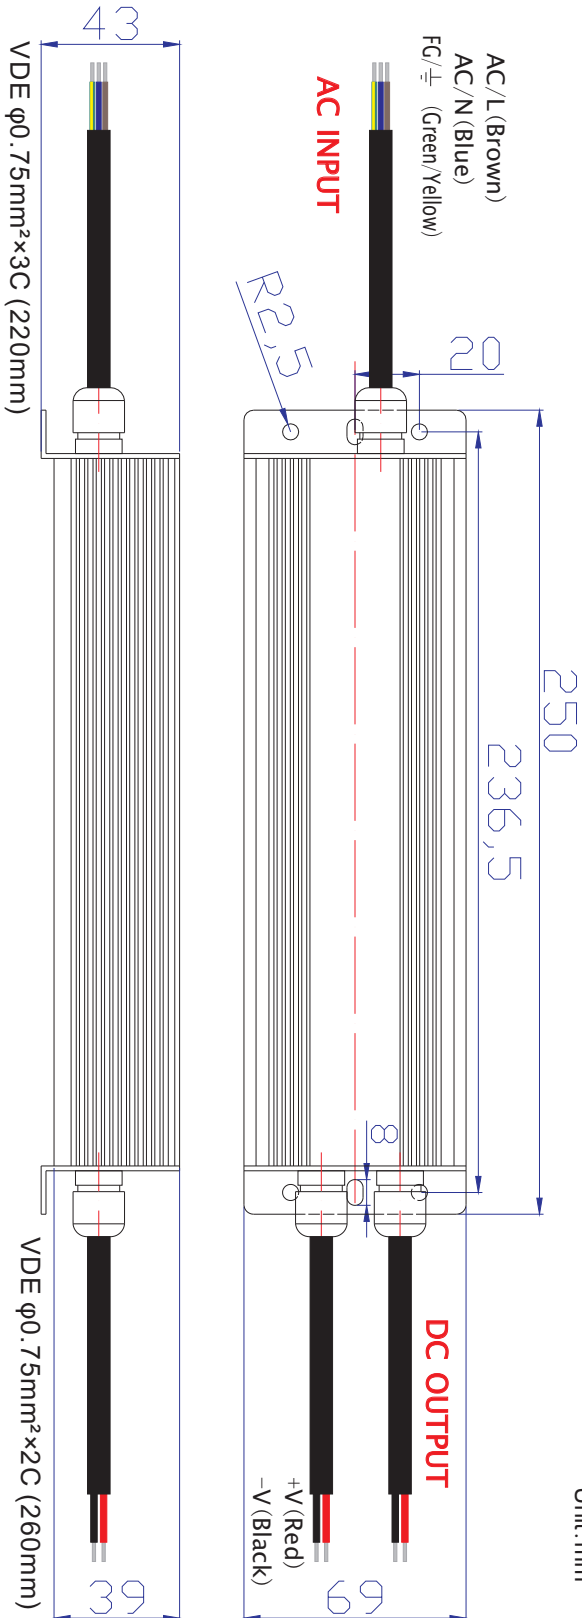

Mechanical Details

Panel Designation

Single	Description
L	Line Terminal Of AC Input (No Polarity At DC Input)
N	Neutral Terminal Of AC Input (No Polarity At DC Input)
⊕	Grounding (Earth)
+	DC Positive Output Terminal
-	DC Negative Output Terminal

UNIT : mm
 DIMENSION : 250(L)*69(W)*43(H)
 MATERIAL : ALUMINUM
 COLOR : GRAY

Unit: mm

Reign Power reserve the right to change specifications at any time without notice.