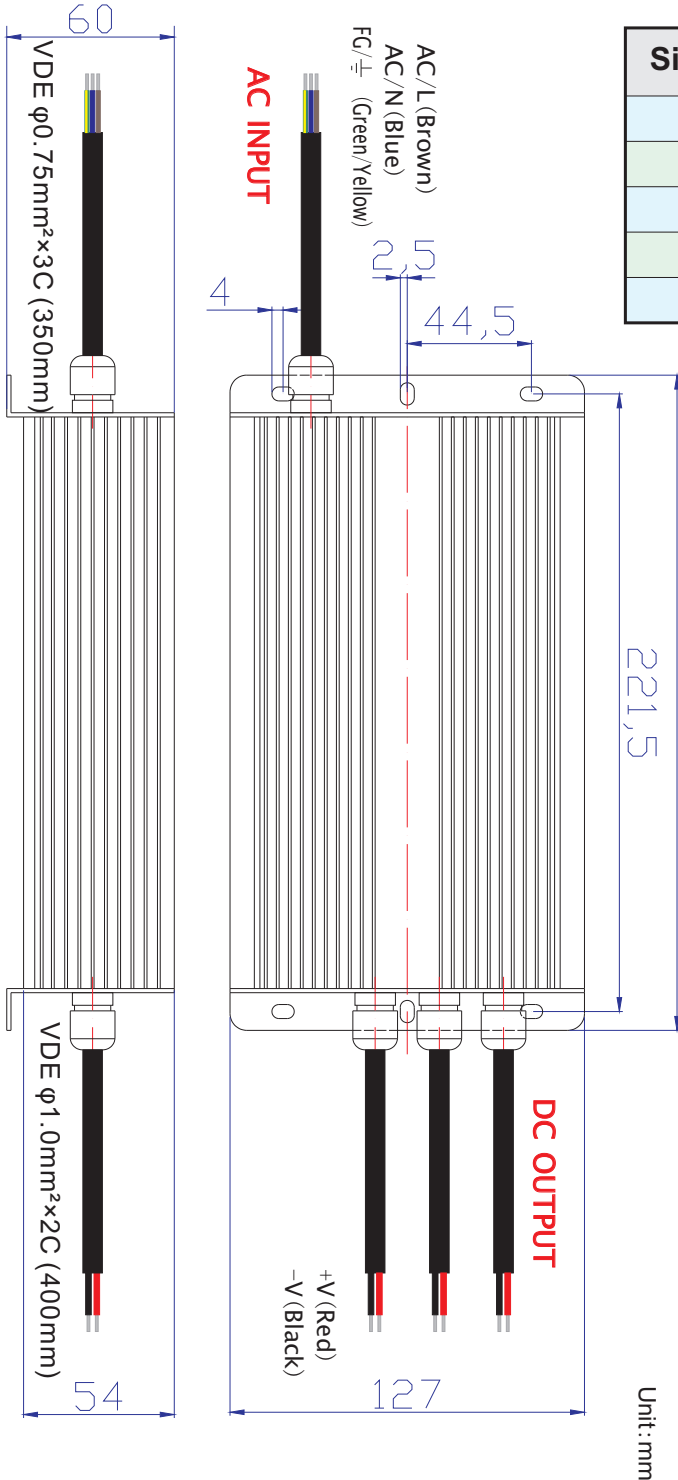

Mechanical Details

Panel Designation

Single	Description
L	Line Terminal Of AC Input (No Polarity At DC Input)
N	Neutral Terminal Of AC Input (No Polarity At DC Input)
⊕	Grounding (Earth)
+	DC Positive Output Terminal
-	DC Negative Output Terminal

UNIT : mm
 DIMENSION : 235(L)*127(W)*60(H)
 MATERIAL : ALUMINUM
 COLOR : GRAY

Reign Power reserve the right to change specifications at any time without notice.