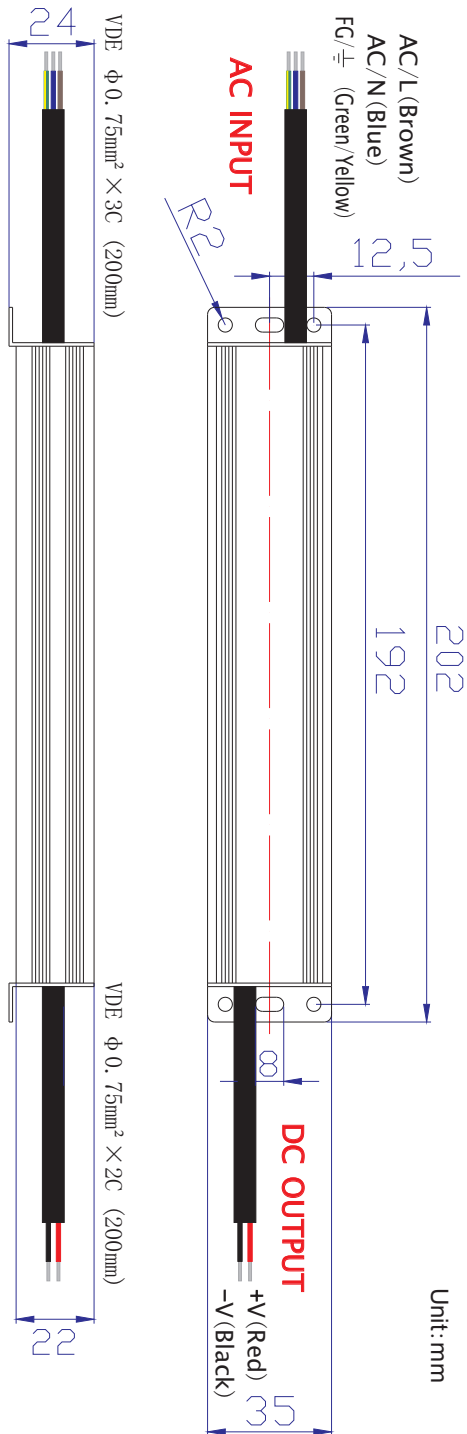

Mechanical Details

Panel Designation

Single	Description
L	Line Terminal Of AC Input (No Polarity At DC Input)
N	Neutral Terminal Of AC Input (No Polarity At DC Input)
⊕	Grounding (Earth)
+	DC Positive Output Terminal
-	DC Negative Output Terminal

UNIT : mm

DIMENSION : 202(L)*35(W)*24(H)

MATERIAL : ALUMINUM

COLOR : GRAY

Reign Power reserve the right to change specifications at any time without notice.