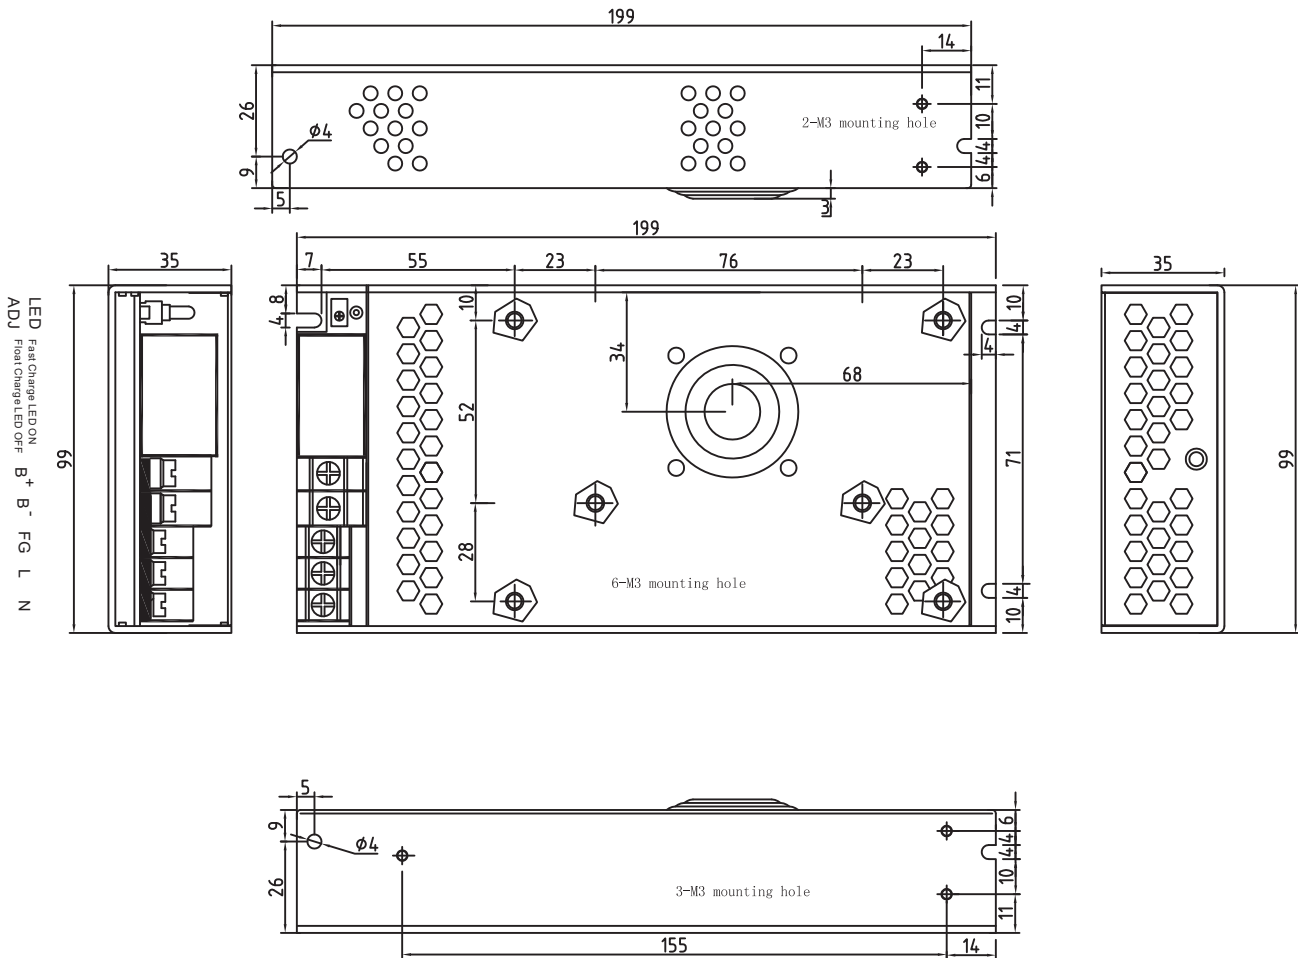

Mechanical Details

Panel Designation

CASE NO. : RP1500C
UNIT : mm
DIMENSION : 199(L)*99(W)*38(H)
MATERIAL : ALUMINUM
COLOR : ORIGINAL ALUMINUM

Single	Description
L	Line Terminal Of AC Input (No Polarity At DC Input)
N	Neutral Terminal Of AC Input (No Polarity At DC Input)
FG	Grounding (Earth)
B ⁺	Battery Positive Terminal
B ⁻	Battery Negative Terminal

Reign Power reserve the right to change specifications at any time without notice.