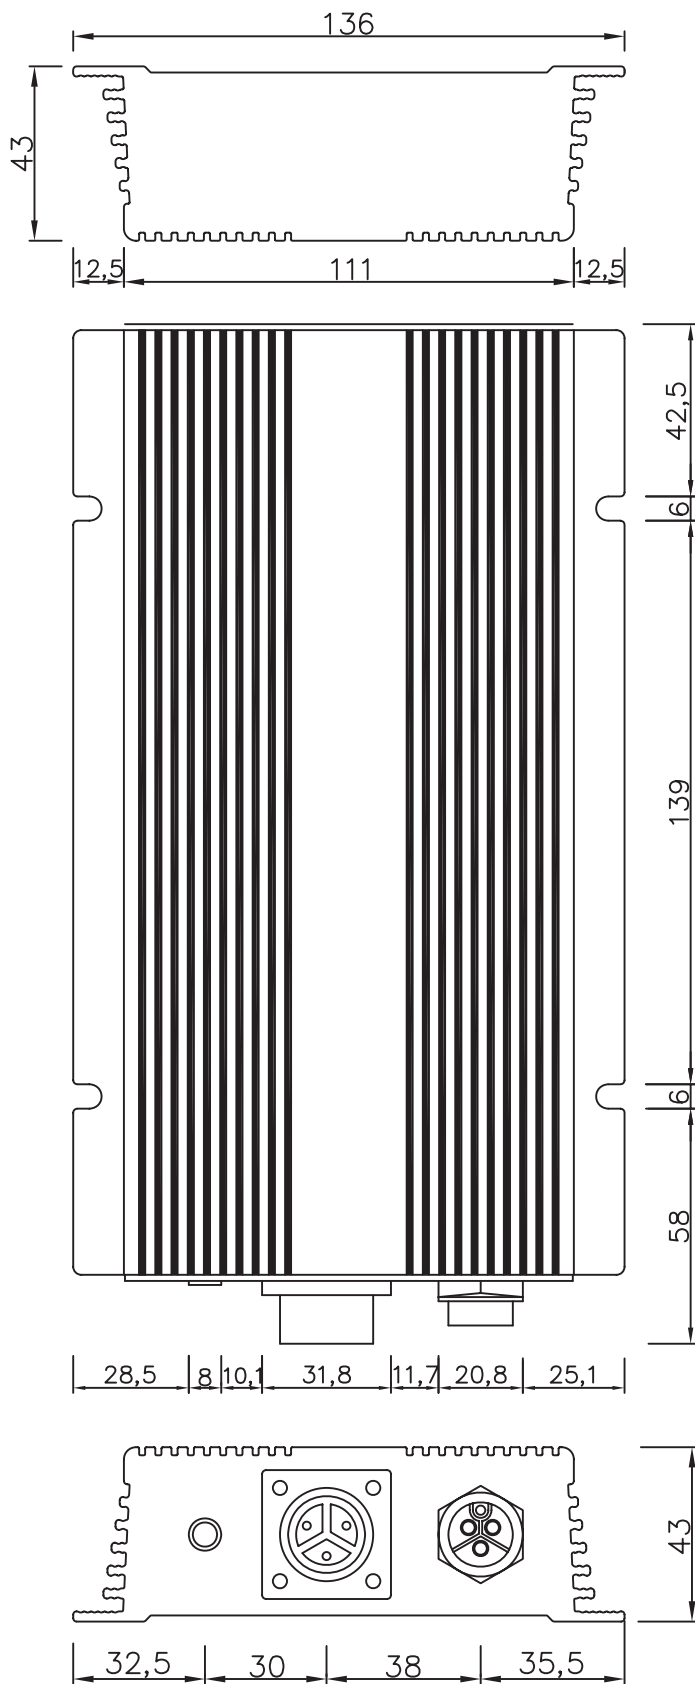

Mechanical Details

CASE NO. : RPHW1250C  
UNIT : mm  
DIMENSION : 251.5(L)\*136(W)\*43(H)  
MATERIAL : ALUMINUM  
COLOR : BLACK

Reign Power reserve the right to change specifications at any time without notice.