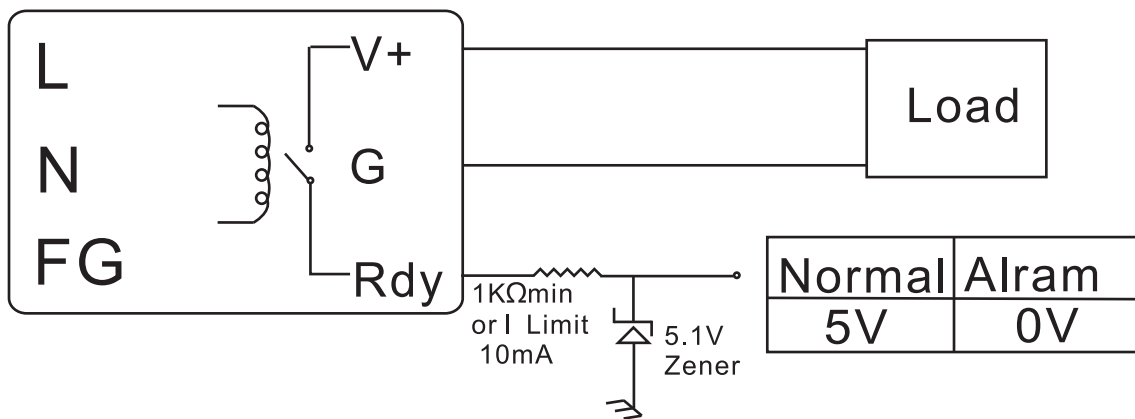

接線圖

Open Collect

(3A Contact Current)
(1A Rated Current)

Normal	Alram
V+	Open

E TYPE Terminal

Normal	Alram
G	Open

T TYPE Terminal

COM	Normal	Alram
C1	Open	Close
C2	Close	Open

500W以上

接線圖

TTL

E TYPE Terminal

T TYPE Terminal

500W以上