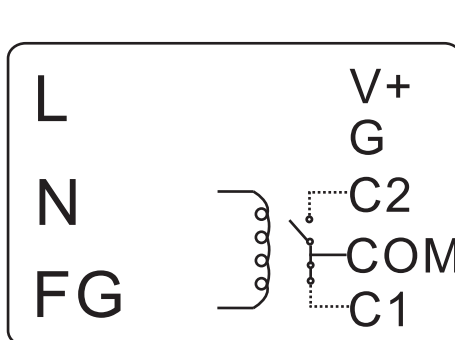

接線圖

Open Collect

(3A Contact Current)
(1A Rated Current)

Normal	Alram
V+	Open

E TYPE Terminal

Normal	Alram
G	Open

T TYPE Terminal

COM	Normal	Alram
C1	Open	Close
C2	Close	Open

500W以上

接線圖

TTL

E TYPE Terminal

T TYPE Terminal

500W以上