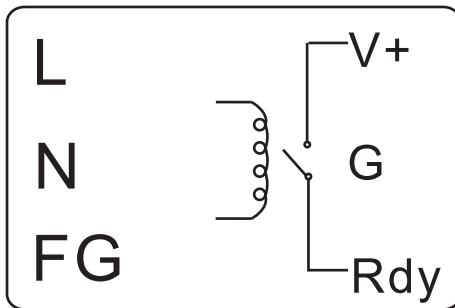

接線圖

Open Collect

(3A Contact Current)
(1A Rated Current)

Normal	Alram
V+	Open

E TYPE Terminal

Normal	Alram
G	Open

T TYPE Terminal

COM	Normal	Alram
C1	Open	Close
C2	Close	Open

500W以上

接線圖

TTL

E TYPE Terminal

T TYPE Terminal

500W以上