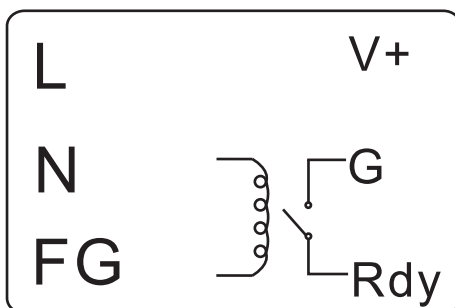

接線圖

Open Collect

(3A Contact Current)
(1A Rated Current)

Normal	Alram
V+	Open

E TYPE Terminal

Normal	Alram
G	Open

T TYPE Terminal

COM	Normal	Alram
C1	Open	Close
C2	Close	Open

500W以上

接線圖

TTL

E TYPE Terminal

T TYPE Terminal

500W以上