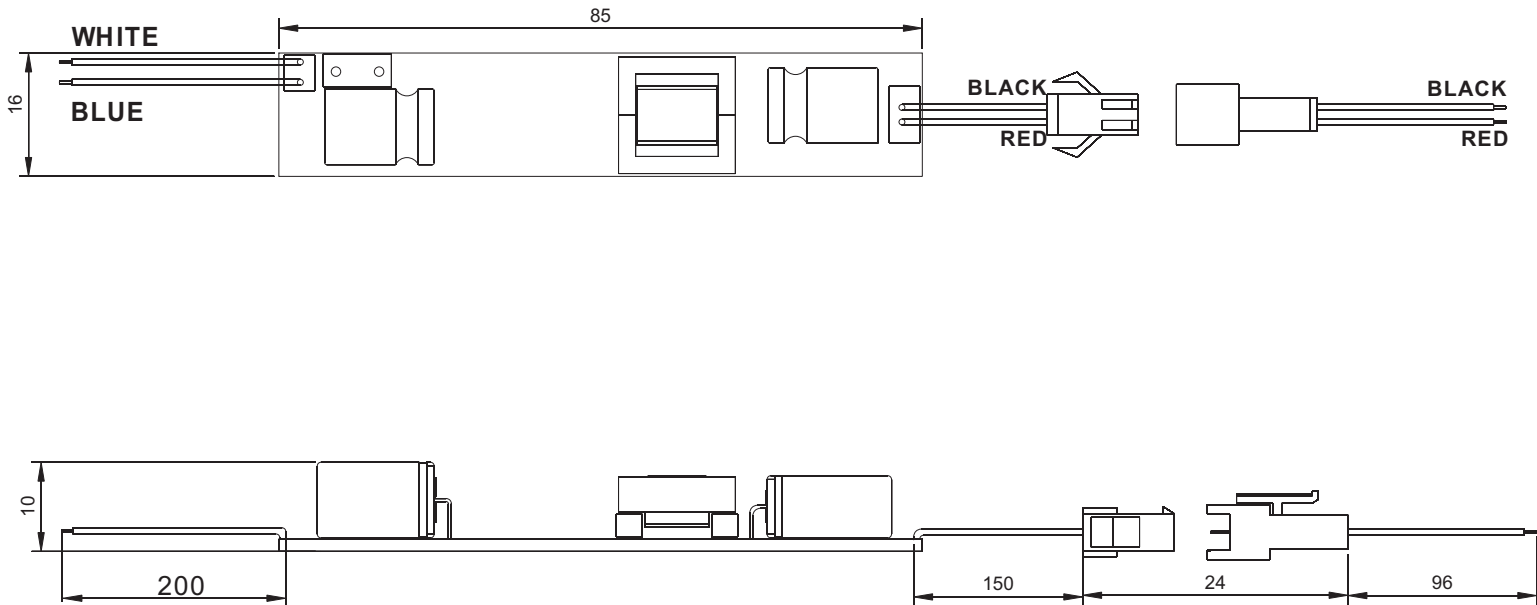

Mechanical Details

Panel Designation

Output	Description
L	White line (AC Input L)
N	Blue line (AC Input N)
-	Red line (Negative Output)
+	Black line (Positive Output)

Unit: mm

Dimension: 85(L)x16(W)x10(H)