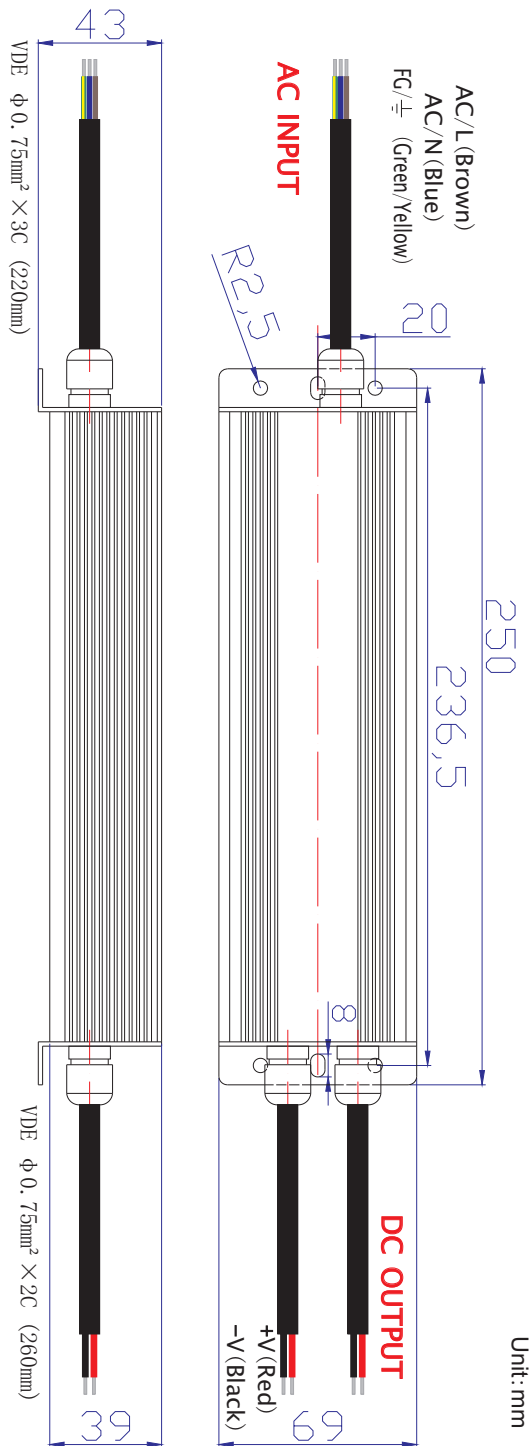

# Mechanical Details

## Panel Designation

Output	Description
N	Bule line ( Neutral Terminal of Input )
L	Brown line ( Line Terminal of Input)
⊕	Green line
-	Black line (Negative Output)
+	Red line (Positive Output)

Unit: mm  
 Dimension: 250(L)x69(W)x43(H)  
 Material: Aluminum  
 COLOR: GRAY

**Reign Power reserve the right to change specifications at any time without notice.**